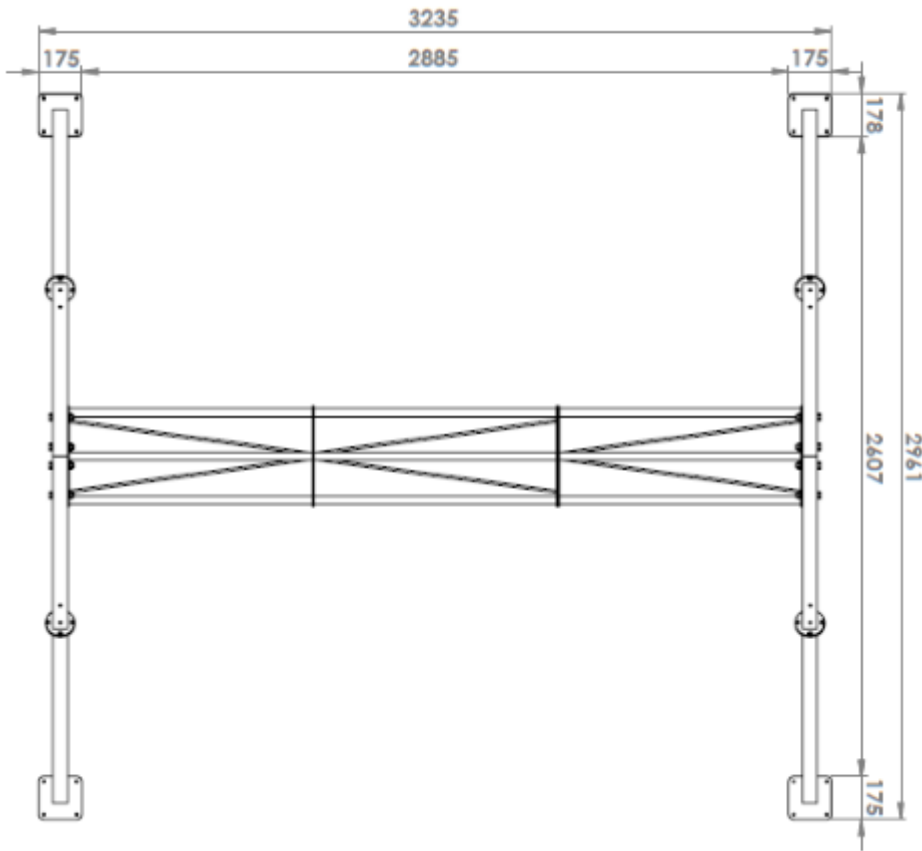

With an overall 3.2m width, this A-Frame has feet with a 17.5cm square plate to help keep the frame stable when in use. Coupled with its weight and design, this A-Frame will not let you down.

Key Dimensions

Colour Options (19 Standard Frame Colours)

PREMIUM FINE TEXTURE FINISH COLOURS

Additional Information

SKU	EX-5720
Weight	40.000000
Equipment Usage	Home & Commercial Use
Warranty	Main Frame: Framework (structural steel and welds) warranted for lifetime against defects in workmanship and materials under normal use. (Excluding surface finish)
Made From	Steel
Additional Features	Allows up to 6 people to use suspension trainers at the same time
Length Dimensions	3235mm
Width Dimensions	2961mm
Height Dimensions	2500mm