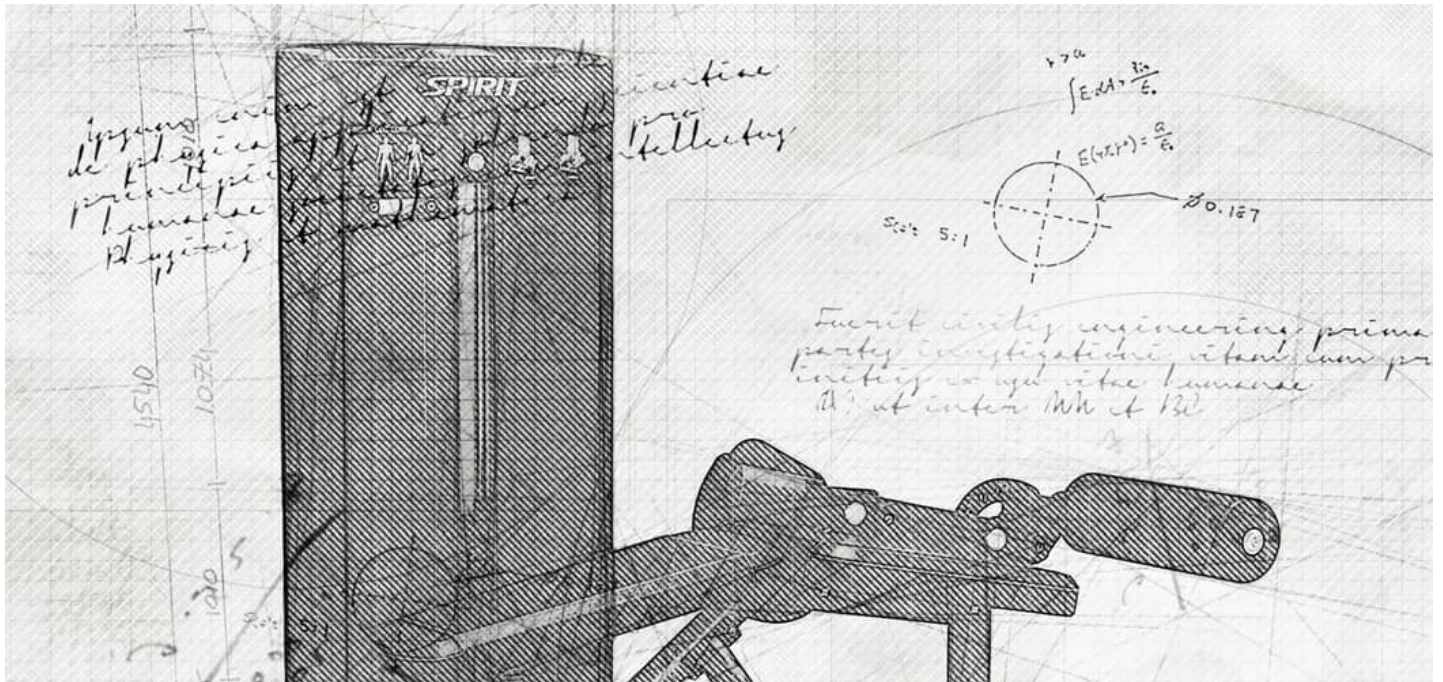

Spirit 35 Pin Select Fixed Lat Pulldown

£3,495.00

Product Images

Short Description

As part of a 21 model series (plus 4 cable machines) the Spirit 35 Pin Select Fixed Lat Pulldown allows you to perfectly target your lats. Designed to offer both unilateral and bilateral motion, the pulldown is smooth and easy to use - whatever level of gym user you are.

With it's 90kg weight stack as standard, the position of the handles and arms is complemented by the gas

assisted seat adjustment, meaning you can get in exactly the right position to do your workout.

Choosing A Fixed Lat Pulldown

- Standard 90kg Weight Stack
- Gas assisted seat adjustment
- Smooth cable motion
- Comfortable horizontal grip position
- Offers natural diverging motion path
- Seat angle forward for ergonomic position